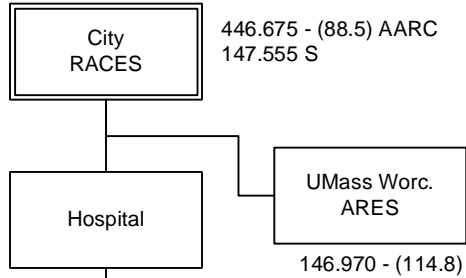

Marlborough Emergency Operations Center (EOC)

Primary EOC - Central Fire Station

Secondary EOC - Police Headquarters

854.2625

856.4625
857.4625

858.4625
854.3875
46.42
EMA – 151.115

446.675 - (88.5) AARC
147.555 S